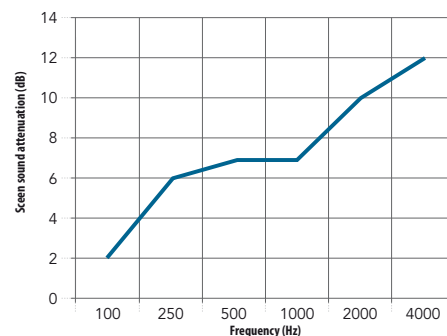

Reacción al fuego
B-s1,d0
Basado en EN 13501-1

Medio ambiente
La lana de roca es totalmente reciclable

Mantenimiento

- Marco: Aspiración, bayeta húmeda y limpieza con espuma baja presión
- Lienzo: Aspiración, bayeta húmeda y lavados a máquina hasta 70°C

Clima interior
Una muestra representativa de los productos Rockfon ha obtenido la etiqueta finlandesa M1 y el label danés sobre la calidad del aire interior para productos con bajo nivel de emisiones

Higiene
La lana de roca no contiene ningún elemento que favorezca el desarrollo de microorganismos.