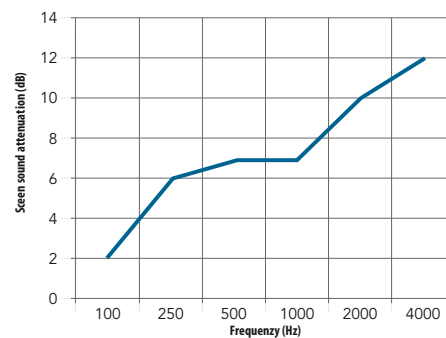

Reacción al fuego
B-s1,d0
Basado en EN 13501-1

Medio ambiente
La lana de roca es totalmente reciclable

Mantenimiento

- Marco: Aspiración, bayeta húmeda y limpieza con espuma baja presión
- Lienzo: Aspiración, bayeta húmeda y lavados a máquina hasta 70°C

Clima interior
Una muestra representativa de los productos Rockfon ha obtenido la etiqueta finlandesa M1 y el label danés sobre la calidad del aire interior para productos con bajo nivel de emisiones

Higiene
La lana de roca no contiene ningún elemento que favorezca el desarrollo de microorganismos.